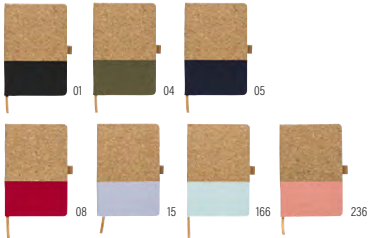

967381

Cork and cotton notebook Trevor

Cork and cotton notebook (approx. A5) with 80 lined pages. Including pen loop. **Size:** 21 × 14 × 1,2 cm