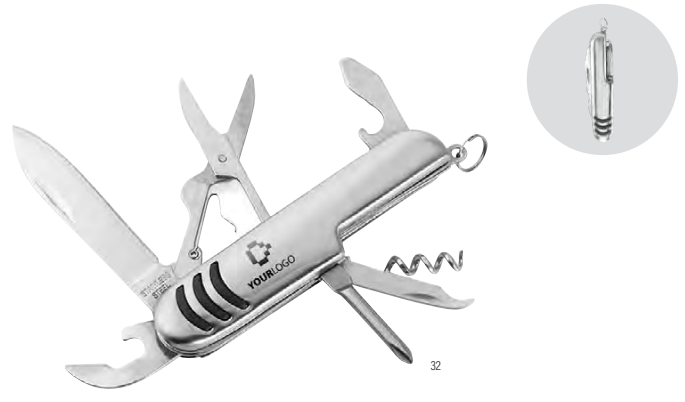

32

7112

Stainless steel pocket knife Aiden

Stainless steel pocket knife with seven functions. Including: corkscrew, cross-head screwdriver, bottle opener, scissors, knife, file, and can opener. **Size:** 9,3 × 2,4 × 1,4 cm