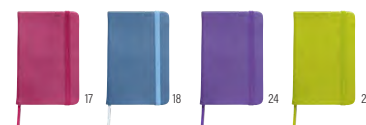

8251

PU notebook Brigitta

PU notebook (approx. A5), with 96 blank pages, ribbon marker, and elastic band over the cover.
Size: 21,3 × 14,2 × 1,6 cm

1148543

PU notebook (A5) Bradley

PU notebook (approx. A5) with 96 pages of 5 mm grid squares without a frame. Includes a ribbon marker and an elastic band over the cover. Size: 21 × 14 × 1,5 cm

2889

PU notebook Dita

PU notebook (approx. A6), with 96 lined pages, ribbon marker, and elastic band over the cover.
Size: 14,1 × 9 × 1,6 cm