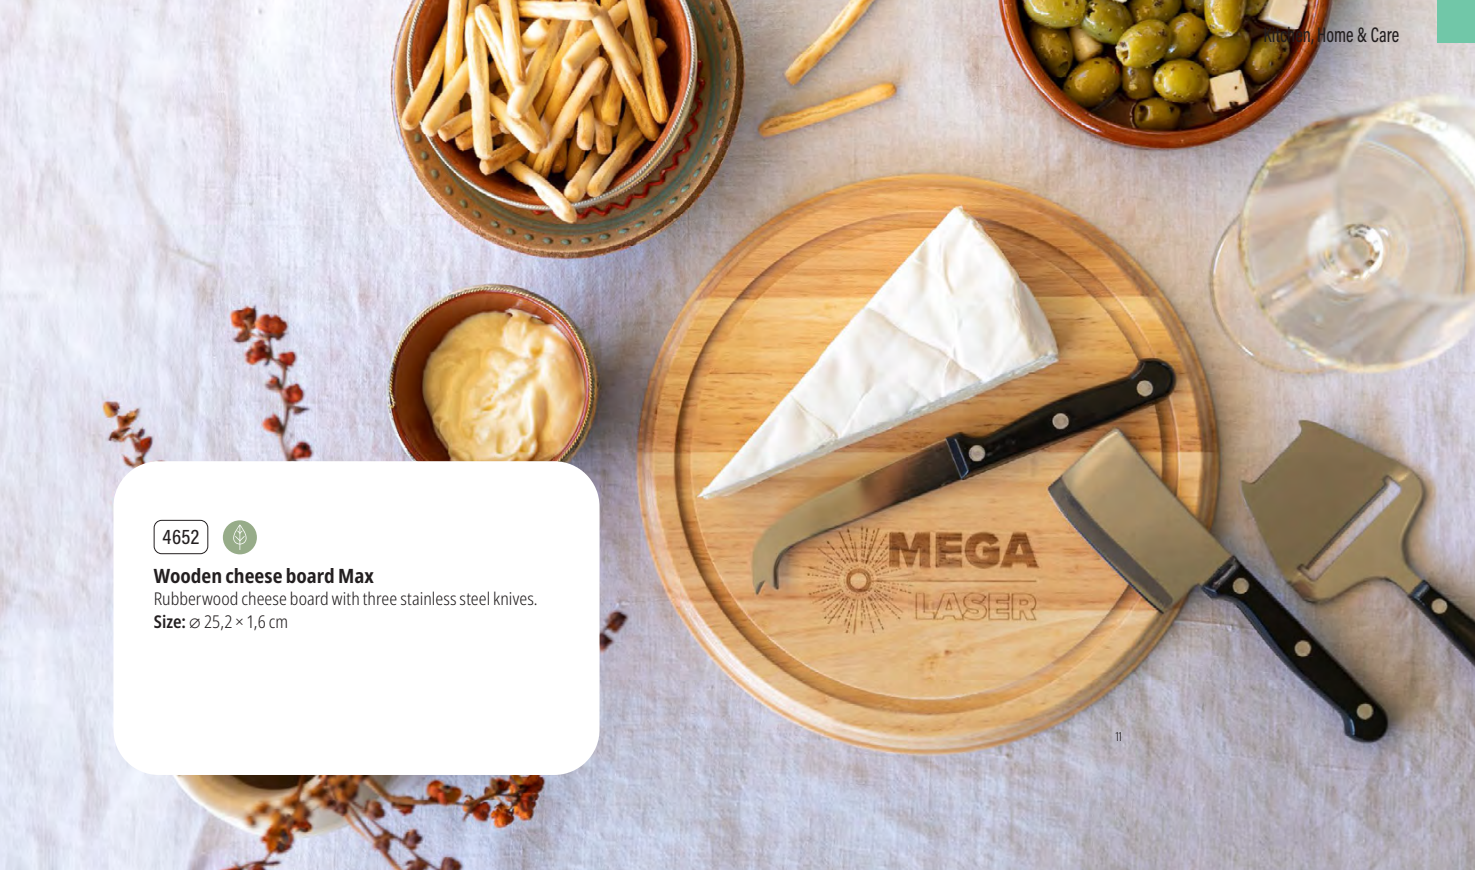

### Wooden cheese board Arlo

Wooden cheese board with magnetic tape strip and four stainless steel accessories. **Size:**  $32 \times 21,8 \times 7$  cm

11

839567

### Bamboo cheese and wine set Patrick

Bamboo cheese and wine set, including: corkscrew, wine stopper, cheese grater, and knife. **Size:**  $25,5 \times 19,5 \times 4$  cm

09

9037

### Wooden cheese board Clementine

Wooden cheese board with a metal cheese knife and a slicer. Packaged in a gift box. **Size:**  $\varnothing 25,2 \times 1,1$  cm

4652

**Wooden cheese board Max**

Rubberwood cheese board with three stainless steel knives.  
 Size: ø 25,2 × 1,6 cm