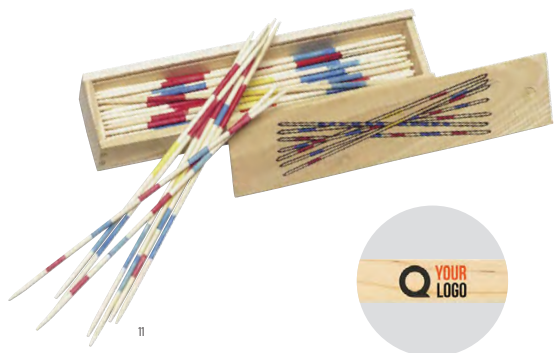

### Wooden box with game set Myriam

Wooden box with playing cards and five dice. **Size:** 10,6 × 9,5 × 4,4 cm

1097589

### Wooden sudoku game Christa

Wooden Sudoku game. Includes 99 numbered wooden chips and a manual with playing instructions and solutions. Individually packaged in a brown carton box. **Size:** 22,5 × 22,5 × 3,5 cm