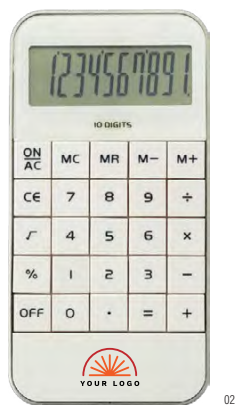

1140

**ABS calculator Jareth**

ABS mobile phone-shaped, ten-digit calculator with silver coloured rim, including memory, percentage, and square root calculation functions. Batteries included. **Size:** 11,5 × 5,8 × 1 cm