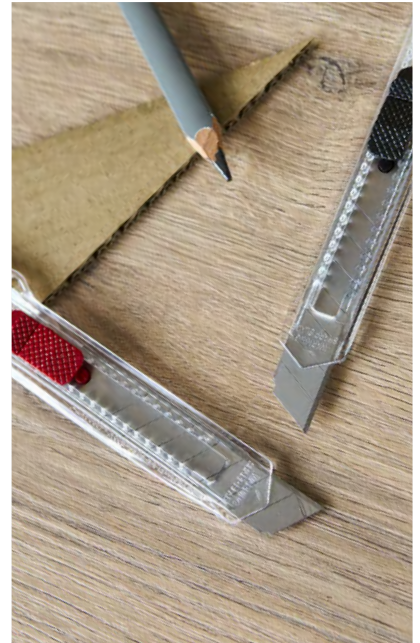

TOOLS & LIGHTS

In this chapter:

Pocket knives, foldable rulers, flashlights, multitools, hobby knives, tool sets, tape measures and many more.