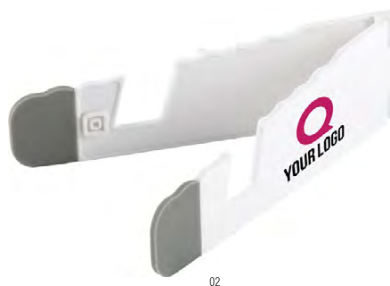

865144

**ABS mobile phone holder Didi**

ABS mobile retractable phone holder. With carton box. **Size:** 11 × 6,8 × 1,1 cm

8842

**ABS tablet and mobile phone holder Romina**

ABS, foldable phone stand with silicone tips. Suitable for both smartphones and tablets. **Size:** 13,4 × 4 × 0,5 cm