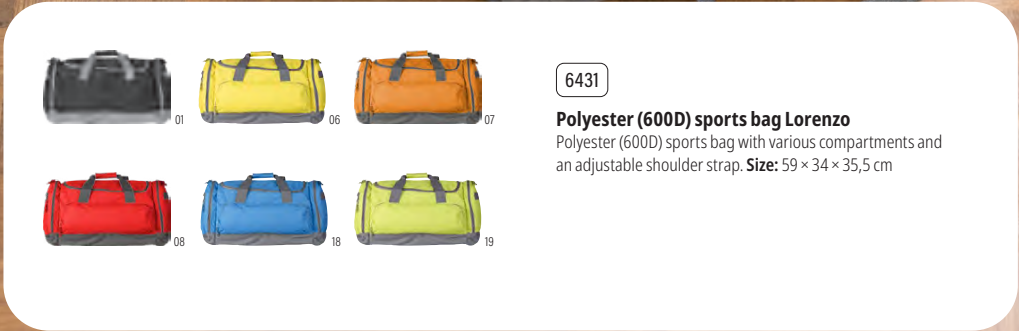

Polyester (600D) sports bag Lorenzo

Polyester (600D) sports bag with various compartments and an adjustable shoulder strap. **Size:** 59 × 34 × 35,5 cm