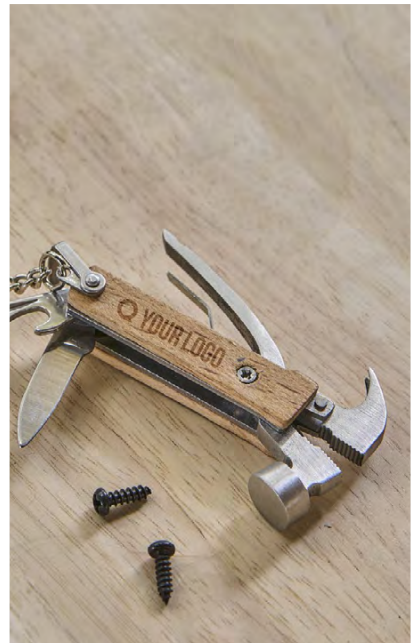

VARIOUS GIVEAWAYS

In this chapter:

Anti-stress figures, Dutch waffles, cases with mints, key chains, key cases and many more.