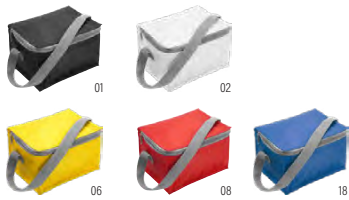

3656 80 gr/m<sup>2</sup>

**Nonwoven (80 gr/m<sup>2</sup>) cooler bag Ariene**  
 Nonwoven (80gr/m<sup>2</sup>) cooler bag with space for six cans.  
**Size:** 20 × 12,5 × 12,5 cm

23

3604

**Polyester (420D) cooler bag Cleo**  
 Polyester (420D) cooler bag with space for six cans and zipper.  
**Size:** 21 × 15 × 12,5 cm