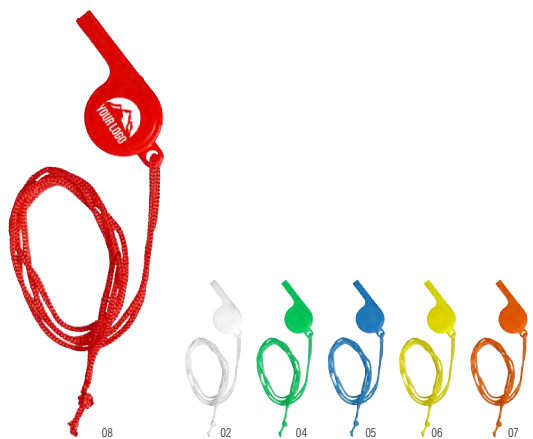

9539

**PP hand clapper Boris**

Plastic hand clapper, consisting of three "hands". **Size:** 18,5 × 8,5 × 1,8 cm

2346

**MDF football table game Alina**

MDF football table game, self assembly. With six plastic players on each side and a ball. **Size:** 51 × 27,5 × 1 cm