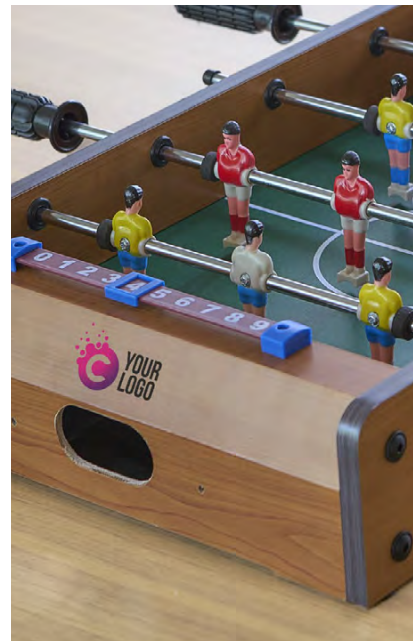

CHILDREN & GAMES

In this chapter:

Balls, frisbees, beach ball game sets, game sets, playing cards, chalk sets, plush toys and many more.