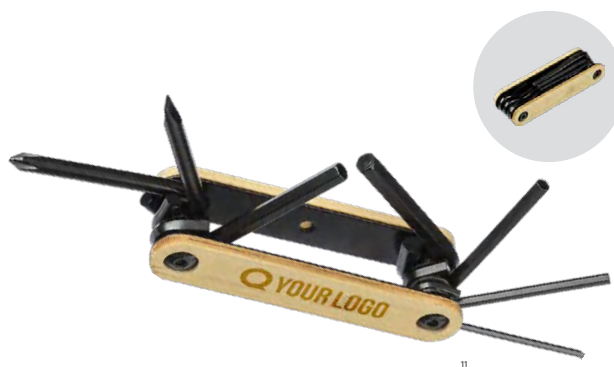

1172208

Carbon steel toolset Edna

Carbon steel toolset with bamboo details. Includes 7 tools: Allen keys, Phillips screwdriver, and flathead screwdriver. Individually packaged in a brown cardboard box. **Size:** 9,8 × 3 × 1,8 cm