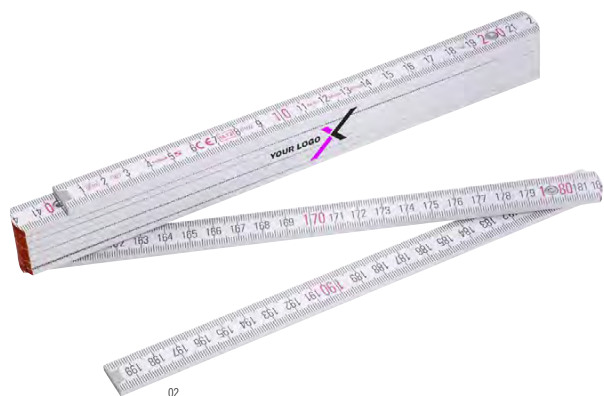

02

0342

Folding ruler Stabila Pro

Folding ruler from the famous brand Stabila with a total length of 2 meters. Scale is in cm. Features a built-in angle scheme and ruler function. Accuracy class 3. **Size:** 24 × 3,2 × 1,7 cm