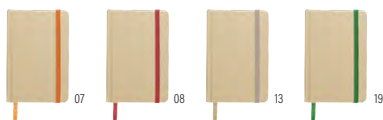

05

01

01

01

02

06

07

08

13

19

02

05

06

07

08

13

19

04

08

23

970665

Kraft notebook John

Recycled kraft notebook (A6) with 160 lined pages.
With elastic to keep closed and a ribbon marker.

Size: 14 × 9 × 1 cm

818553

Recycled paper notebook (A5) Gianni

Recycled carton notebook (A5) with 160 lined pages.
With elastic to keep closed and a ribbon bookmark.

Size: 21 × 14 × 1 cm

9144

Stonepaper notebook Cora

Stonepaper notebook (approx. A5) with 80 lined pages,
elastic band to keep the cover closed, and pen loop.

Size: 21 × 14 × 1,2 cm