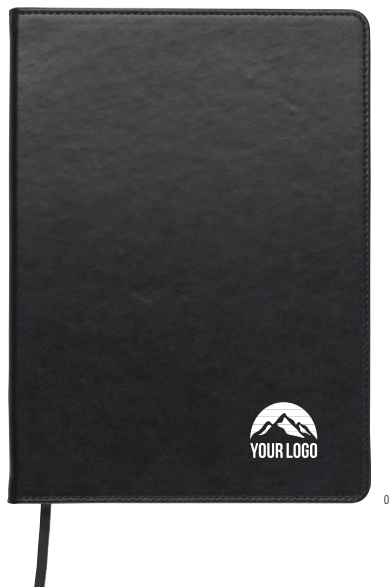

**8276** 

**PU notebook Mireia**

PU soft cover notebook (approx. A5) with 80 lined pages, ribbon marker, elastic band over the cover, and a pocket on the inside of the cover. **Size:** 21 × 14,1 × 1 cm

7913