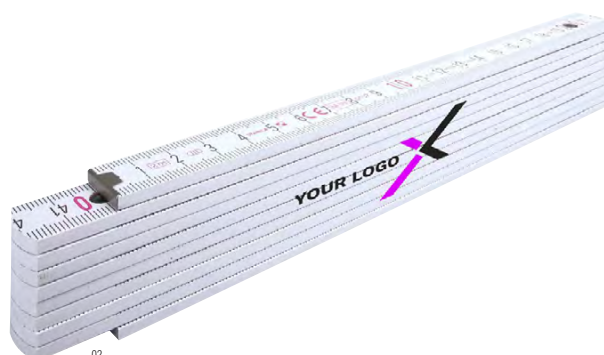

02

25649

Wooden Stabila foldable ruler Jessica

Wooden Stabila foldable ruler with a total length of 2 meters. Scale is in cm. The ruler has a shock resistant coating and extra strong, stainless steel hinges. With integrated angle schema. PEFC certificate, accuracy class 3. **Size:** 24 × 1,7 × 3,4 cm

STABILA®