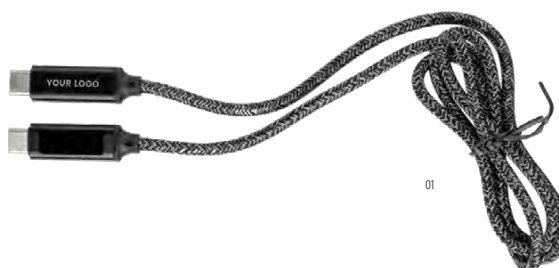

01

27

1097553

**Nylon charging cable 100W Gerd**

Nylon charging cable with aluminum sockets. Length: 1 meter. USB-C to USB-C. Capacity: 100 W. Blue charging speed indication light on one socket. Individually packaged in a brown carton box. Data transfer speed 480Mbps. **Size:**  $\varnothing 1,2 \times 100$  cm