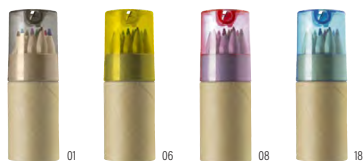

2495

ABS and cardboard tube with pencils Terrence

Cardboard and ABS tube with 12 coloured pencils and sharpener integrated in the lid.