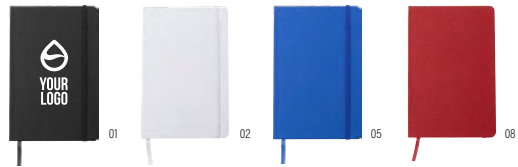

671497

RPET Notebook (A5) Samira

RPET and PU Notebook (A5) with elastic to keep closed and a ribbon bookmark. Notebook has 80 lined pages of 70gsm paper.

Size: 14 × 1,5 × 21 cm