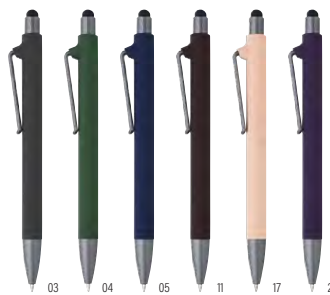

03

04

05

11

17

24