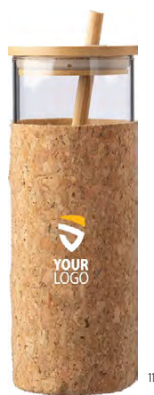

1097563 450 ML

Glass single walled mug (450 ml) Marlies

Glass (borosilicate) single-walled drinking mug (450 ml) with cork sleeve. Bamboo lid and straw. Suitable for hot and cold drinks. Individually packaged in a brown carton box. **Size:** ø 7 × 18 cm