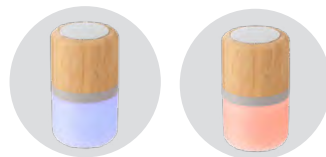

Size: 19 × 19 × 26 cm

823

674852

**ABS and bamboo speaker Salvador**

ABS and bamboo wireless speaker with multicolored lighting. The 3W speaker has a rechargeable 300 mAh battery. Battery life up to 3 hours. Including cable. **Size:**  $\varnothing$  6,2 × 10,8 cm