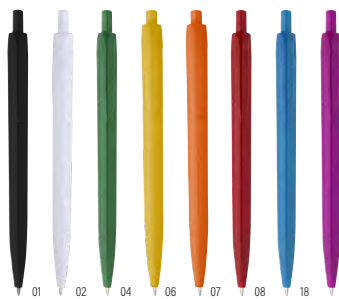

915928

**Recycled ABS ballpen Hamza**

Recycled ABS ballpen with rubber grip. Blue ink.  
Size: ø 1,3 × 14 × 1,3 × 1,7 cm

18

05

01

01 02 04 05 06 07 08 46

01 02 04 06 07 08 18 46