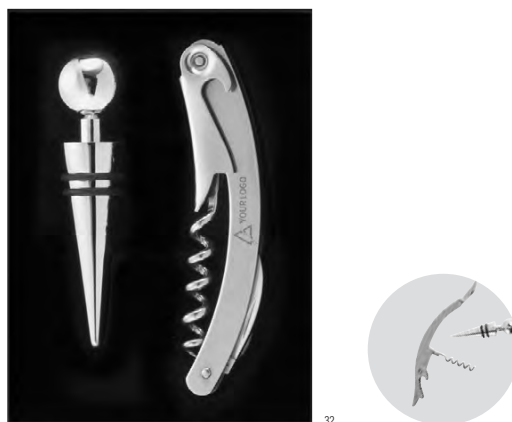

6817

Stainless steel wine gift set Eve

Stainless steel wine set, with a metal waiter's knife and bottle stopper. Packaged in a black gift box. **Size:** 13 × 1 × 2,7 cm