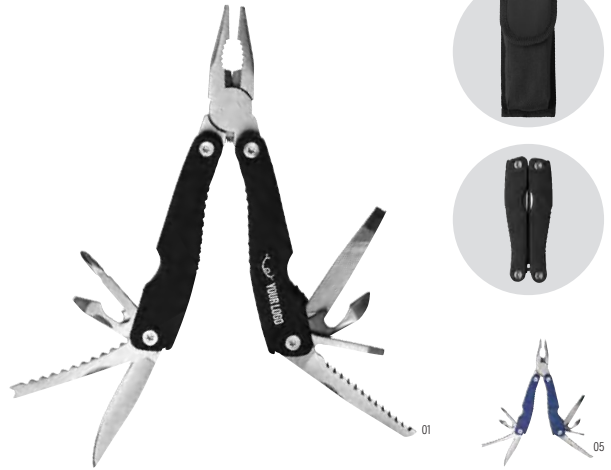

7238

Stainless steel 10-in-1 tool Milani

Stainless steel multi tool with soft feel handles and ten functions. Packaged in a nylon pouch with belt loop. **Size:** 11 × 5,5 × 2,6 cm