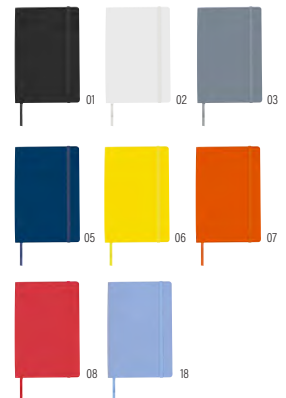

8384

PU notebook Charlene
PU notebook (approx. A5) with 96 lined pages, ribbon marker, and elastic band over the cover. When the cover is laser engraved, the design has the same colour as the elastic band. **Size:** 21 × 14 × 1,5 cm

8276

PU notebook Mireia

PU soft cover notebook (approx. A5) with 80 lined pages, ribbon marker, elastic band over the cover, and a pocket on the inside of the cover. **Size:** 21 × 14,1 × 1 cm