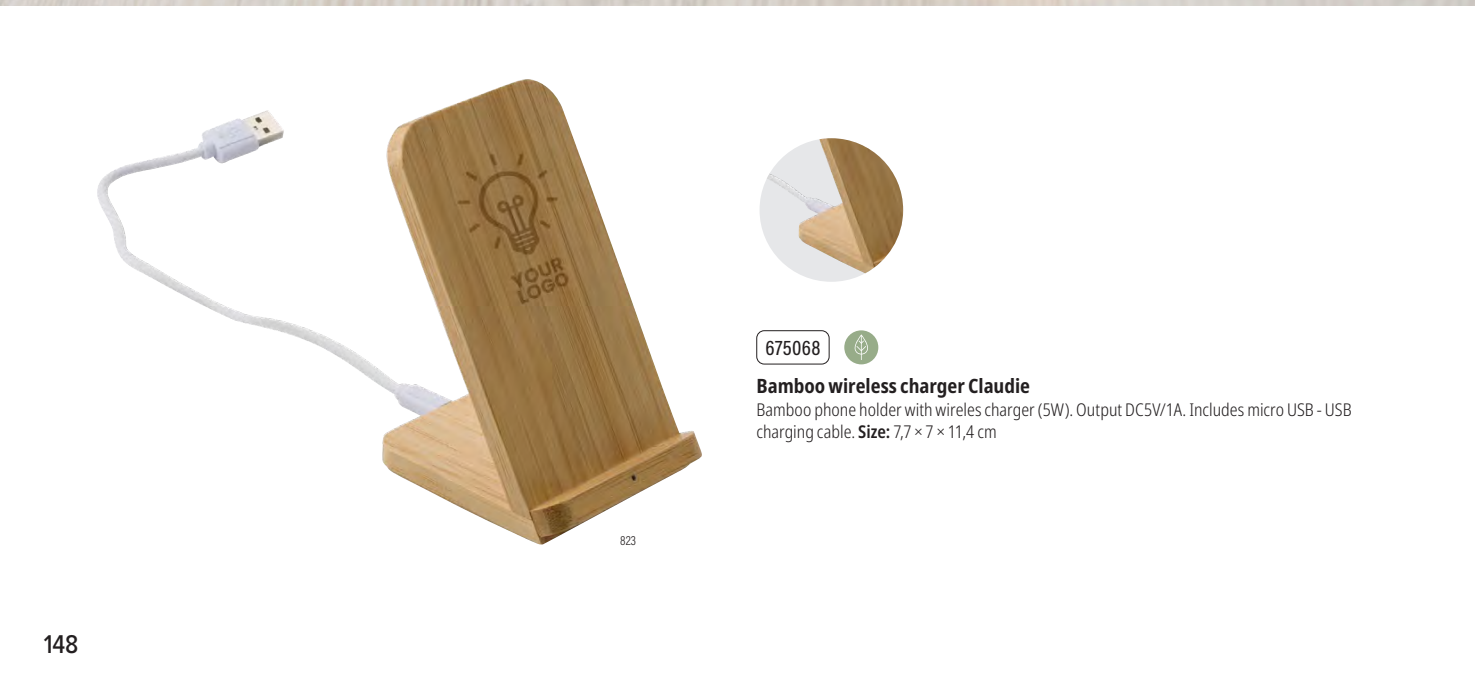

675068

Bamboo wireless charger Claudie

Bamboo phone holder with wireless charger (5W). Output DC5V/1A. Includes micro USB - USB charging cable. **Size:** 7,7 × 7 × 11,4 cm

823