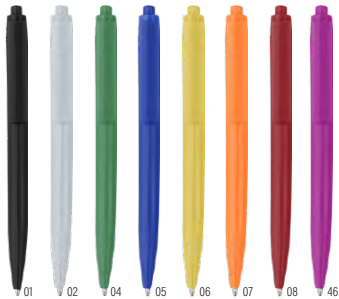

915928

**Recycled ABS ballpen Hamza**

Recycled ABS ballpen with rubber grip. Blue ink.  
Size: ø 1,3 × 14 × 1,3 × 1,7 cm

18

05

01

01 02 04 05 06 07 08 46

01 02 04 06 07 08 18 46