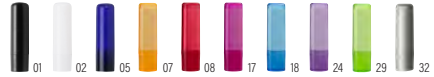

9534

Lip balm Lipcare

Lip balm with SPF15 protection, in transparent container. The colours white, silver and black have a matt finish. **Size:** ø 1,9 × 6,9 cm