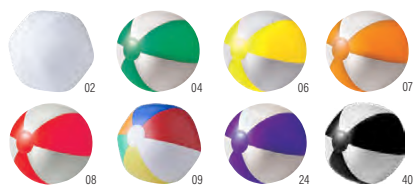

9620

PVC beach ball Lola

PVC inflatable beach ball. **Size:** $\varnothing 25 \times 25$ cm