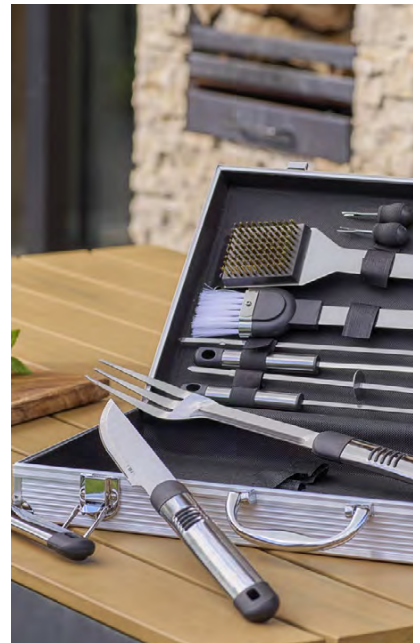

OUTDOOR & SPORTS

In this chapter:

Safety vests, bicycle lights, ice scrapers, barbecue sets, sunglasses, luggage tags, caps and many more.