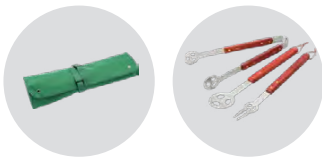

18

04

01

11

7400

**Nylon (600D) apron with barbecue set Christina**

Nylon (600D) apron with stainless steel three-piece barbecue set, including: a spatula, fork and tongs with wooden handles. **Size:** 78 × 42 × 1,5 cm