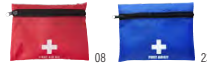

1367

Nylon (210D) first aid kit Rosalina

First aid kit in a nylon pouch with a belt clip attachment. Including: tweezers, a roll of tape, a roll of bandages, two adhesive sterile bandages, a small alcohol pad, an antiseptic swab, and a pair of scissors. **Size:** 13,7 × 10 × 2 cm