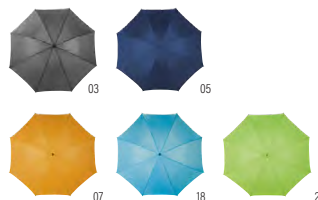

Polyester (170T) automatic umbrella with eight panels. Metal and fibreglass frame and EVA handle. **Size:** ø 106 × 82,3 cm

4087

**Polyester (210D) umbrella Beatriz**

Polyester (210D) golf umbrella with eight panels. Metal frame and EVA foam handle. Including sleeve with carry strap. **Size:** ø 130 × 102 cm