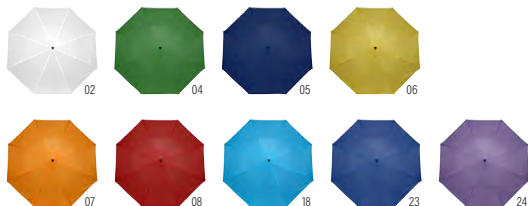

4092

Polyester (190T) umbrella Mimi

Polyester (190T), foldable umbrella with eight panels and Velcro fastening. Including nylon sleeve. **Size:** ø 100 × 55,5 cm