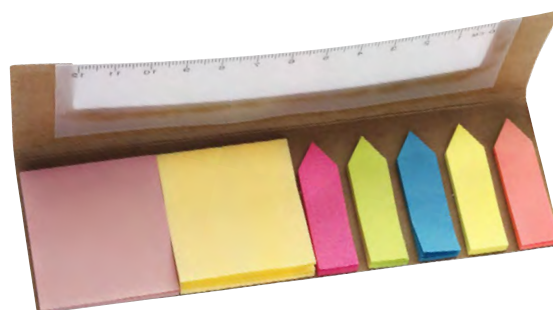

### Cardboard sticky note holder Natalia

Cardboard cover with a clear ruler (12 cm), two pads of sticky memos, 25 sheets each and multiple colours of smaller sticky notes. **Size:** 16 × 5 × 0,4 cm

11

3487