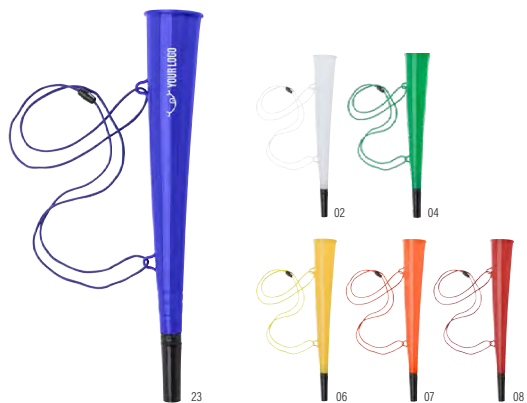

8247

PP stadium horn Bruce

PP stadium horn, including a cord with safety clasp. Cord length: 100 cm. **Size:** ∅ 5,3 × 36 cm