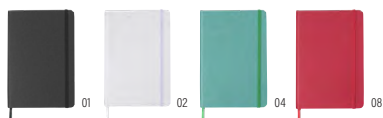

1015150

Recycled carton notebook (A5) Evangeline

Recycled carton notebook (A5) with 160 lined pages. With elastic to keep closed and a ribbon bookmark in same colour.
Size: 14 × 1 × 21 cm

1015152

Recycled carton notebook (A5) Theodore

Recycled carton notebook (A5) with 120 blank pages. With matching cardboard/wheat straw pen (blue ink) and elastic band and pen loop in same colour. **Size:** 15 × 0,6 × 21 cm

864384

Washed kraft paper notebook Johanna

Washed kraft paper notebook (approx. A5), with 96 lined pages.
Size: 21 × 13,6 × 1 cm