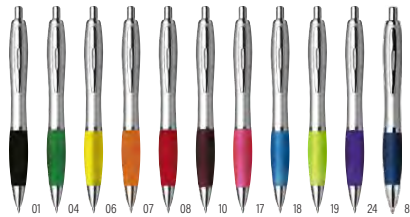

01 04 06 07 08 10 17 18 19 24 85