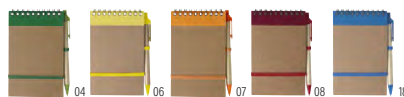

04

06

07

08

18