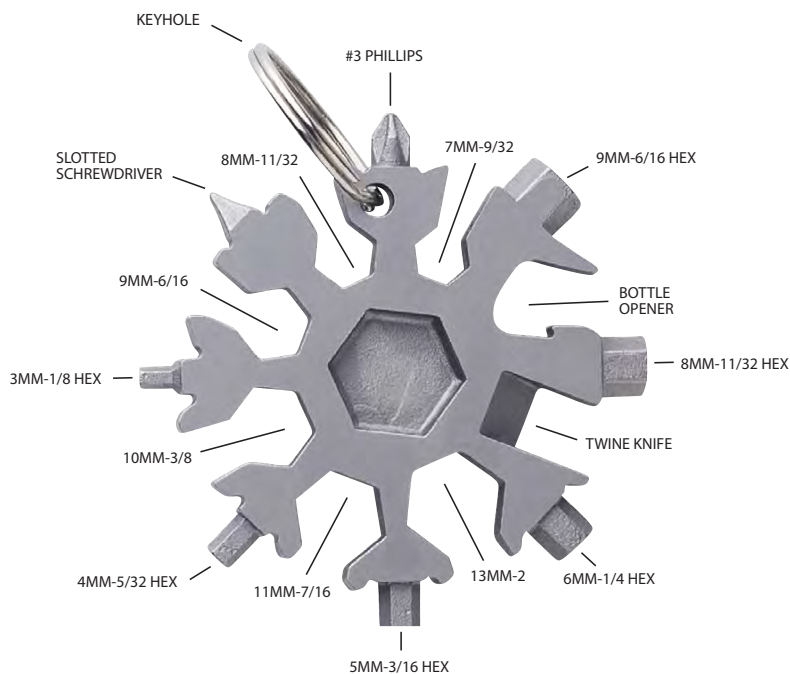

411

1171292

Metal carabiner keychain Bella

Metal carabiner keychain with a bottle opener and a small knife. The metal of the keychain is electrolyzed. Individually packaged in a brown paper bag.
Size: 8 × 3,2 × 0,6 cm