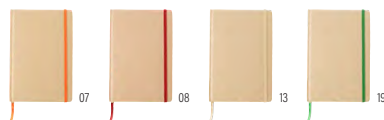

05

01

01

01

02

06

07

08

13

19

02

05

06

07

08

13

19

04

08

23

970665

Kraft notebook John

Recycled kraft notebook (A6) with 160 lined pages.
With elastic to keep closed and a ribbon marker.

Size: 14 × 9 × 1 cm

818553

Recycled paper notebook (A5) Gianni

Recycled carton notebook (A5) with 160 lined pages.
With elastic to keep closed and a ribbon bookmark.

Size: 21 × 14 × 1 cm

9144

Stonepaper notebook Cora

Stonepaper notebook (approx. A5) with 80 lined pages,
elastic band to keep the cover closed, and pen loop.

Size: 21 × 14 × 1,2 cm