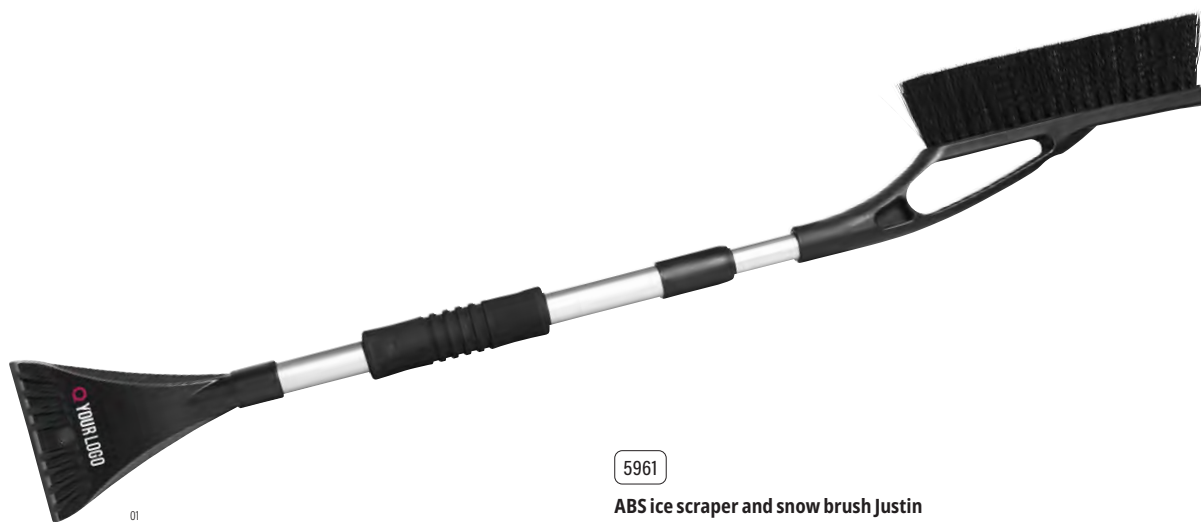

5816

**PS ice scraper Andreas**

PS ice scraper with frosted look. **Size:** 22,1 × 10,8 × 1,2 cm

5815

**PP ice scraper Kianna**

PP ice scraper with a solid colour handle. **Size:** 20,2 × 7,5 × 2,2 cm

5961

**ABS ice scraper and snow brush Justin**