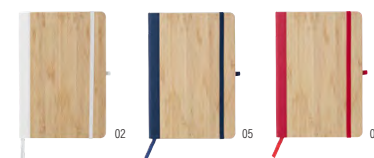

672057

Bamboo notebook Carmen

Bamboo notebook A5 with 80 lined pages including bamboo ballpoint pen with ABS top and tip. Blue ink.
Size: 17 × 21 × 2 cm

483412

Wire bound notebook with ballpen Niall

Bamboo look notebook, wire bound, 70 lined pages, multiple colours of sticky notes and ballpen with blue ink.
Size: 15 × 11 × 1,6 cm

866554

PU and bamboo notebook Dorita

PU notebook with bamboo cover (approx. A5), with 96 lined pages and elastic band. **Size:** 21 × 14,2 × 1,3 cm