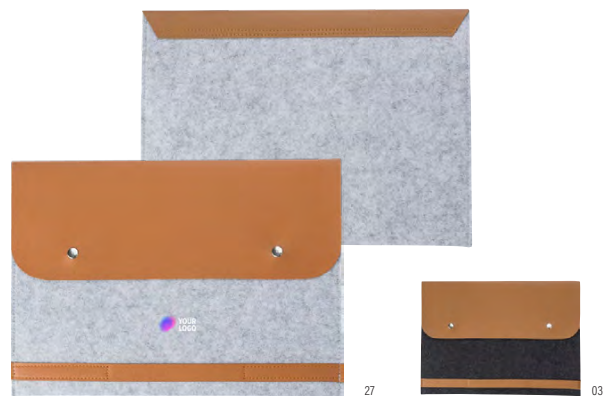

27

03

971802

RPET felt laptop pouch Jonathan

RPET felt laptop (14 inch) pouch with PU details. Closes with two buttons. **Size:** 37 × 2 × 26,5 cm