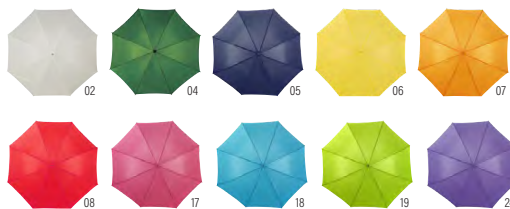

4070

AUTO

**Polyester (190T) umbrella Kelly**

Polyester (190T) automatic umbrella with eight panels. Metal frame and wooden shaft and handle. **Size:**  $\varnothing$  101,5 × 88,5 cm

4064

AUTO

**Polyester (190T) umbrella Andy**