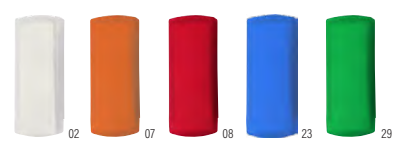

1020

Plastic case with plasters Pocket
Plastic pocket case with five plasters. **Size:** 10 × 4 × 1 cm