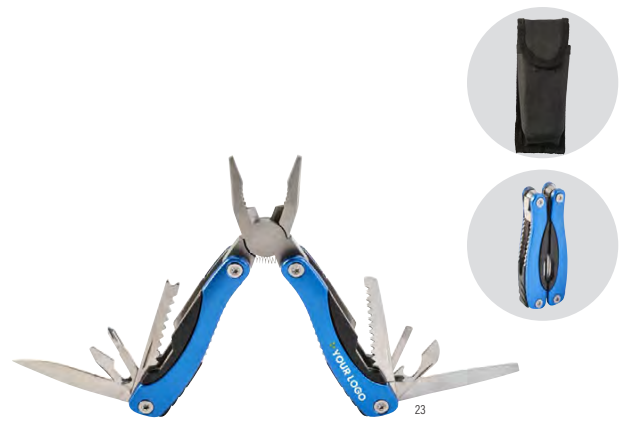

8531

Metal 10-in-1 tool Céline

Aluminium and stainless steel multifunctional tool. The tool consists of a pair of pliers, a saw, a knife, two screwdrivers (flat-head and cross-head), a file, a bottle opener, a fish scraper, a nutcracker, and a ruler in inches. Packaged in pouch. **Size:** 103 × 5,6 × 2,7 cm