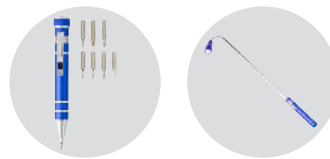

7603

Aluminium 2-in-1 torch Olivia

Set of aluminium telescopic torch with three LED lights and a pen shaped screwdriver with four flat-head and four cross-head screwdriver bits. Packaged in a black gift box.
Size: $\varnothing 2,15 \times 46$ cm