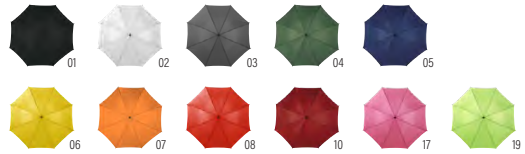

4070

AUTO

Polyester (190T) umbrella Kelly

Polyester (190T) automatic umbrella with eight panels. Metal frame and wooden shaft and handle. **Size:** $\varnothing$ 101,5 × 88,5 cm