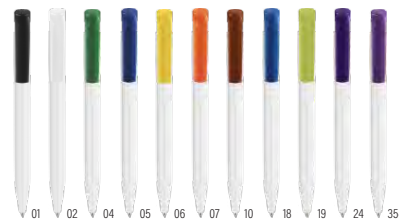

Stilolinea S45 BIO ballpoint pen, made of 75% PLA, blue ink, with a white clip. Provided with German Dokumental Ink. **Size:** ø 1,4 × 13,7 cm

 **stilolinea**

169

05

08

187 188 192 224 241 974

01 02 04 06 07 08 18 19 24 46