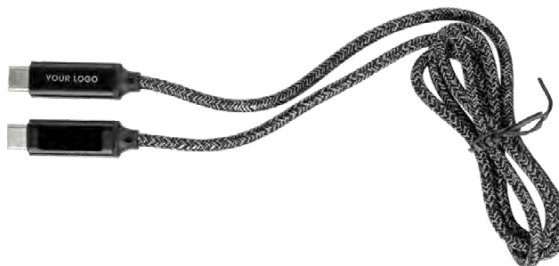

1172326

Nylon charging cable Janet

Nylon Type-C to Type-C data and charging cable with a length of 1 meter. Data speed of 240 Mbps. The built-in magnet allows the cable to roll up automatically in a structured way. 240 Mbps data speed / 60W charging output. Individually packaged in a brown cardboard gift box. **Size:** 100 cm

01

27

1097552

Nylon fabric charging cable 65W Claudia

Nylon fabric charging cable with aluminum sockets. Length: 1 meter. USB-C to USB-C. Capacity: 65 W. Blue charging speed indication light on one socket. Data transfer speed 480Mbps. **Size:** $\varnothing 1,2 \times 100$ cm

01

27

1097553

Nylon charging cable 100W Gerd

Nylon charging cable with aluminum sockets. Length: 1 meter. USB-C to USB-C. Capacity: 100 W. Blue charging speed indication light on one socket. Individually packaged in a brown carton box. Data transfer speed 480Mbps. **Size:** $\varnothing 1,2 \times 100$ cm

01