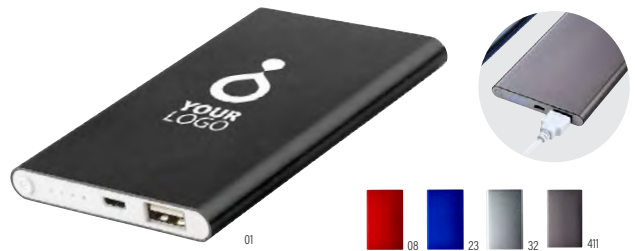

7298

**Aluminium power bank Ezra**

Aluminium power bank with a capacity of 4.000 mAh, polymer battery, input DC 5V/1000mA, and output DC 5V/1000mA. Including power button LED light indicators and a standard USB and USB-C port. Cable included. USB-A/USB-C available only in colors 001 + 008. USB-A/Micro-USB available in colors 023, 032, and 411. **Size:** 11 × 6,8 × 1 cm