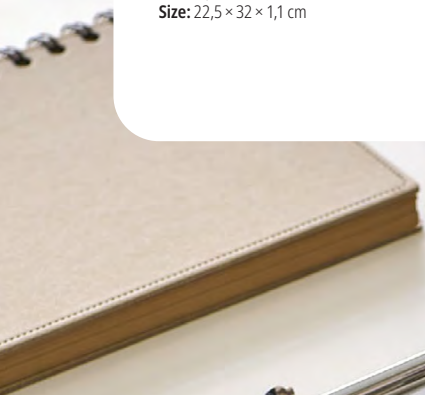

### Wheat straw notebook with pen Massimo

Notebook with wheat straw and PP cover and wheat straw pen, blue ink, in pen loop. Notebook has 70 lined sheets. Approximately A5 size. **Size:** 21,2 × 15,5 × 1,3 cm

864328

**MDF clipboard Nimra**

MDF clipboard suitable for A4 documents or smaller.

**Size:** 22,5 × 32 × 1,1 cm

23

7906

**PP clipboard Nushi**

Plastic clipboard suitable for A4 documents or smaller.